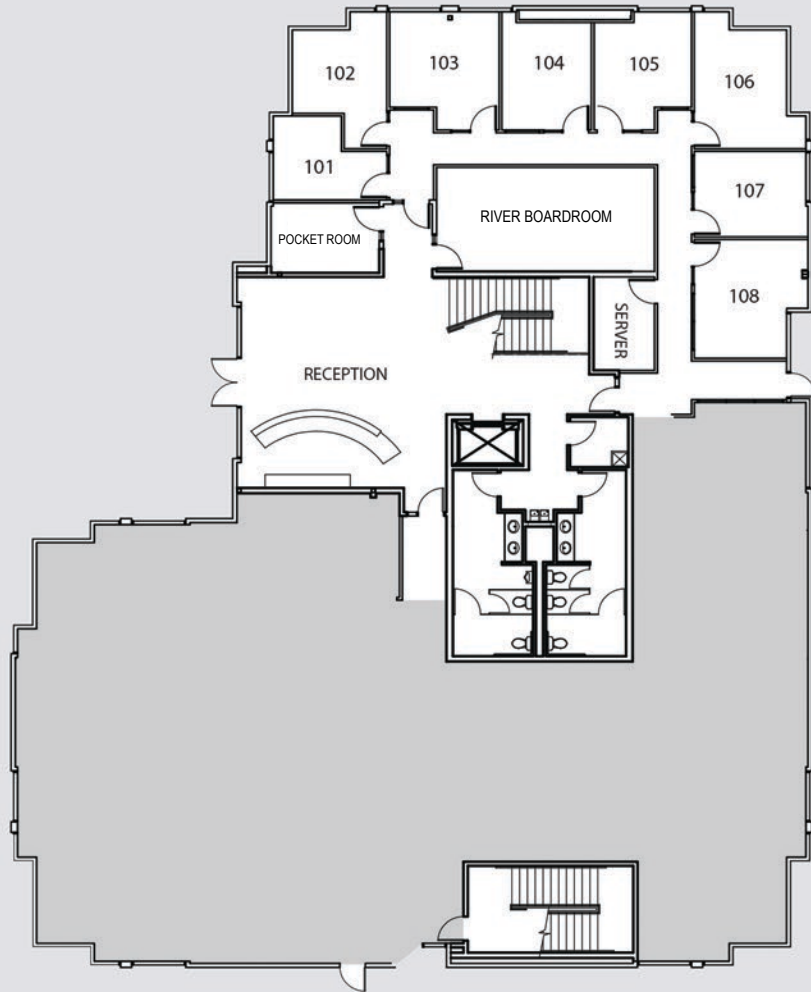

Center Plan Pacific Workplaces - Greenhaven

1104 Corporate Way
Sacramento, CA 95831
Phone: (916) 395-4400
Fax: (916) 395-4401
www.PacificWorkplaces.com

FIRST FLOOR

SECOND FLOOR