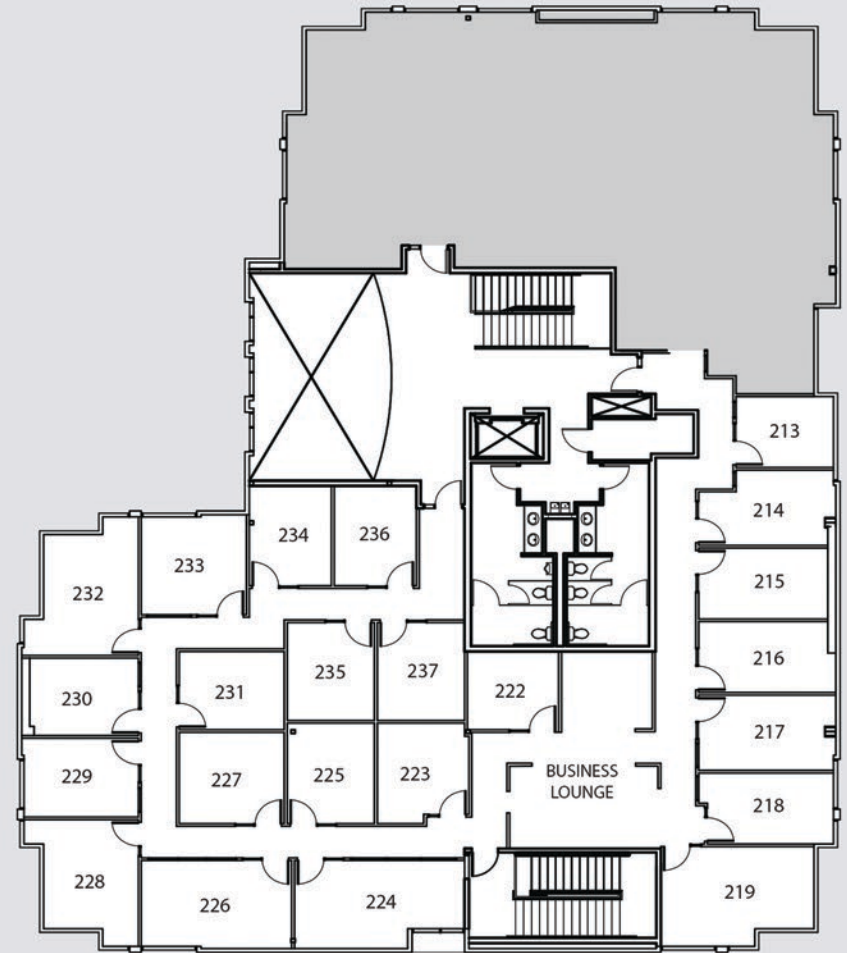

Center Plan Pacific Workplaces - Greenhaven

1104 Corporate Way
Sacramento, CA 95831
Phone: (916) 395-4400
Fax: (916) 395-4401
www.PacificWorkplaces.com

FIRST FLOOR

SECOND FLOOR