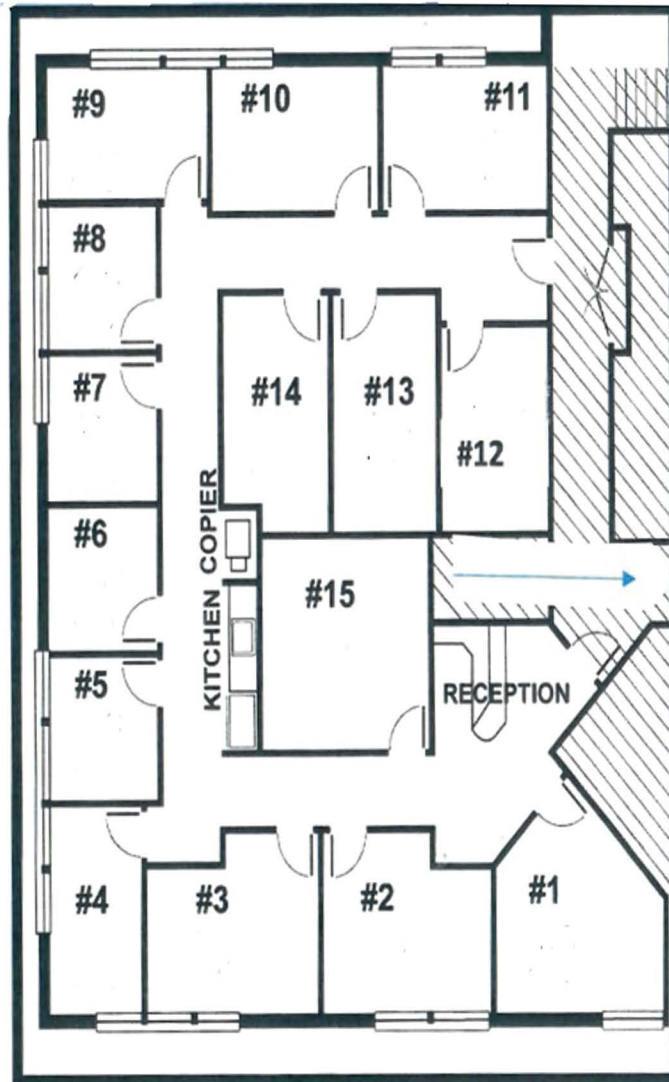

Center Plan Pacific Workplaces – Marin

700 Larkspur Landing Circle
 Suite 199
 Larkspur, CA 94939
 Phone: (415) 464-4900
www.PacificWorkplaces.com

Building 700 - Suite 199

Building 1100 - Suite 101