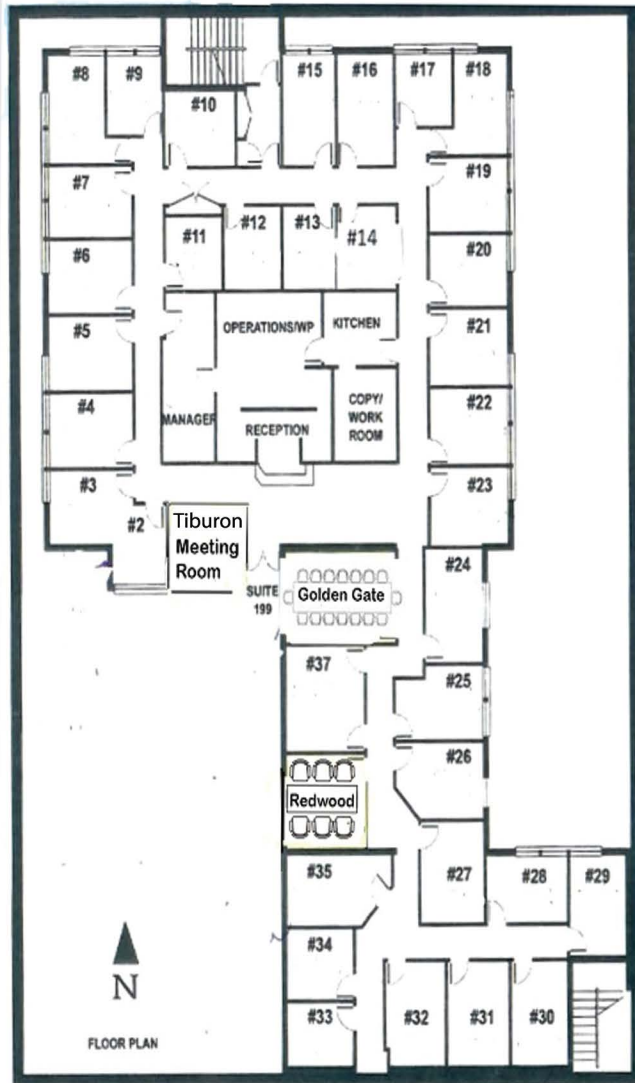

Center Plan Pacific Workplaces – Marin

700 Larkspur Landing Circle
 Suite 199
 Larkspur, CA 94939
 Phone: (415) 464-4900
www.PacificWorkplaces.com

Building 700 - Suite 199

Building 1100 - Suite 101