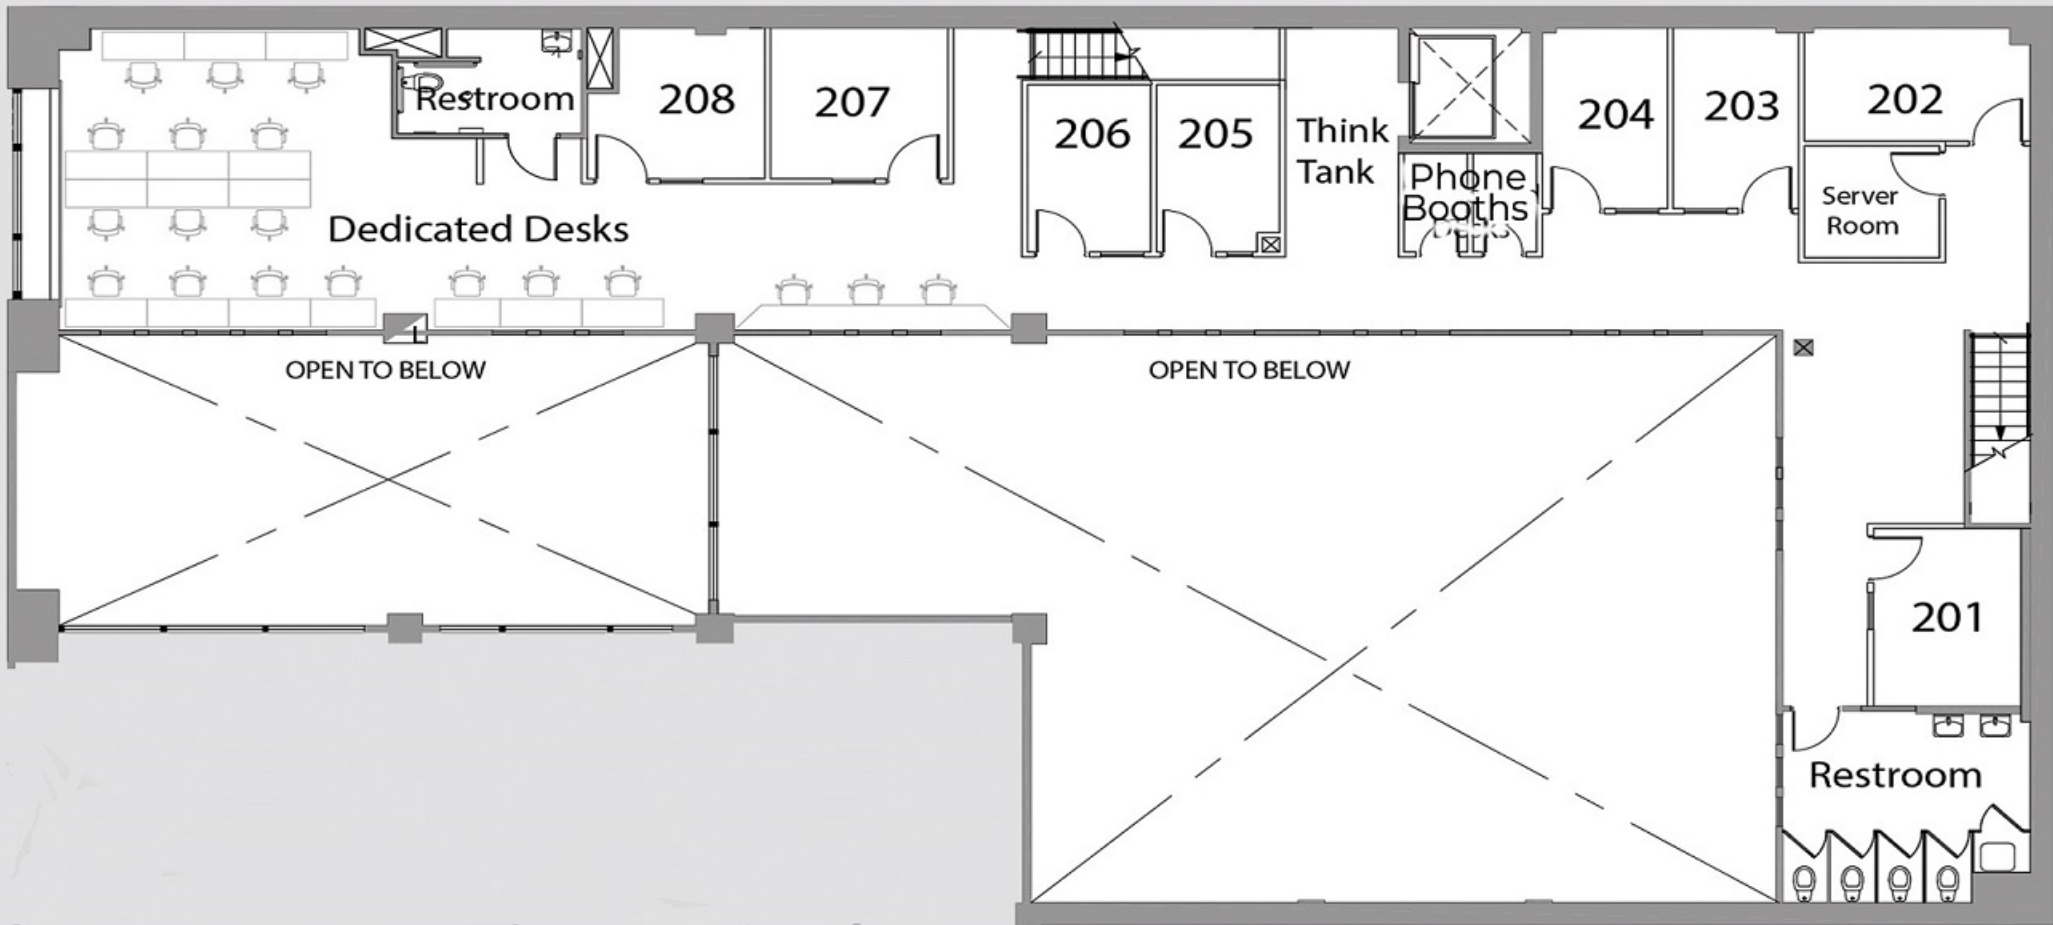

Center Plan

NextSpace Berkeley

2081 Center Street
 Berkeley, CA 94704
 Phone: (510) 990-0500
www.PacificWorkplaces.com

2nd Floor

1st Floor